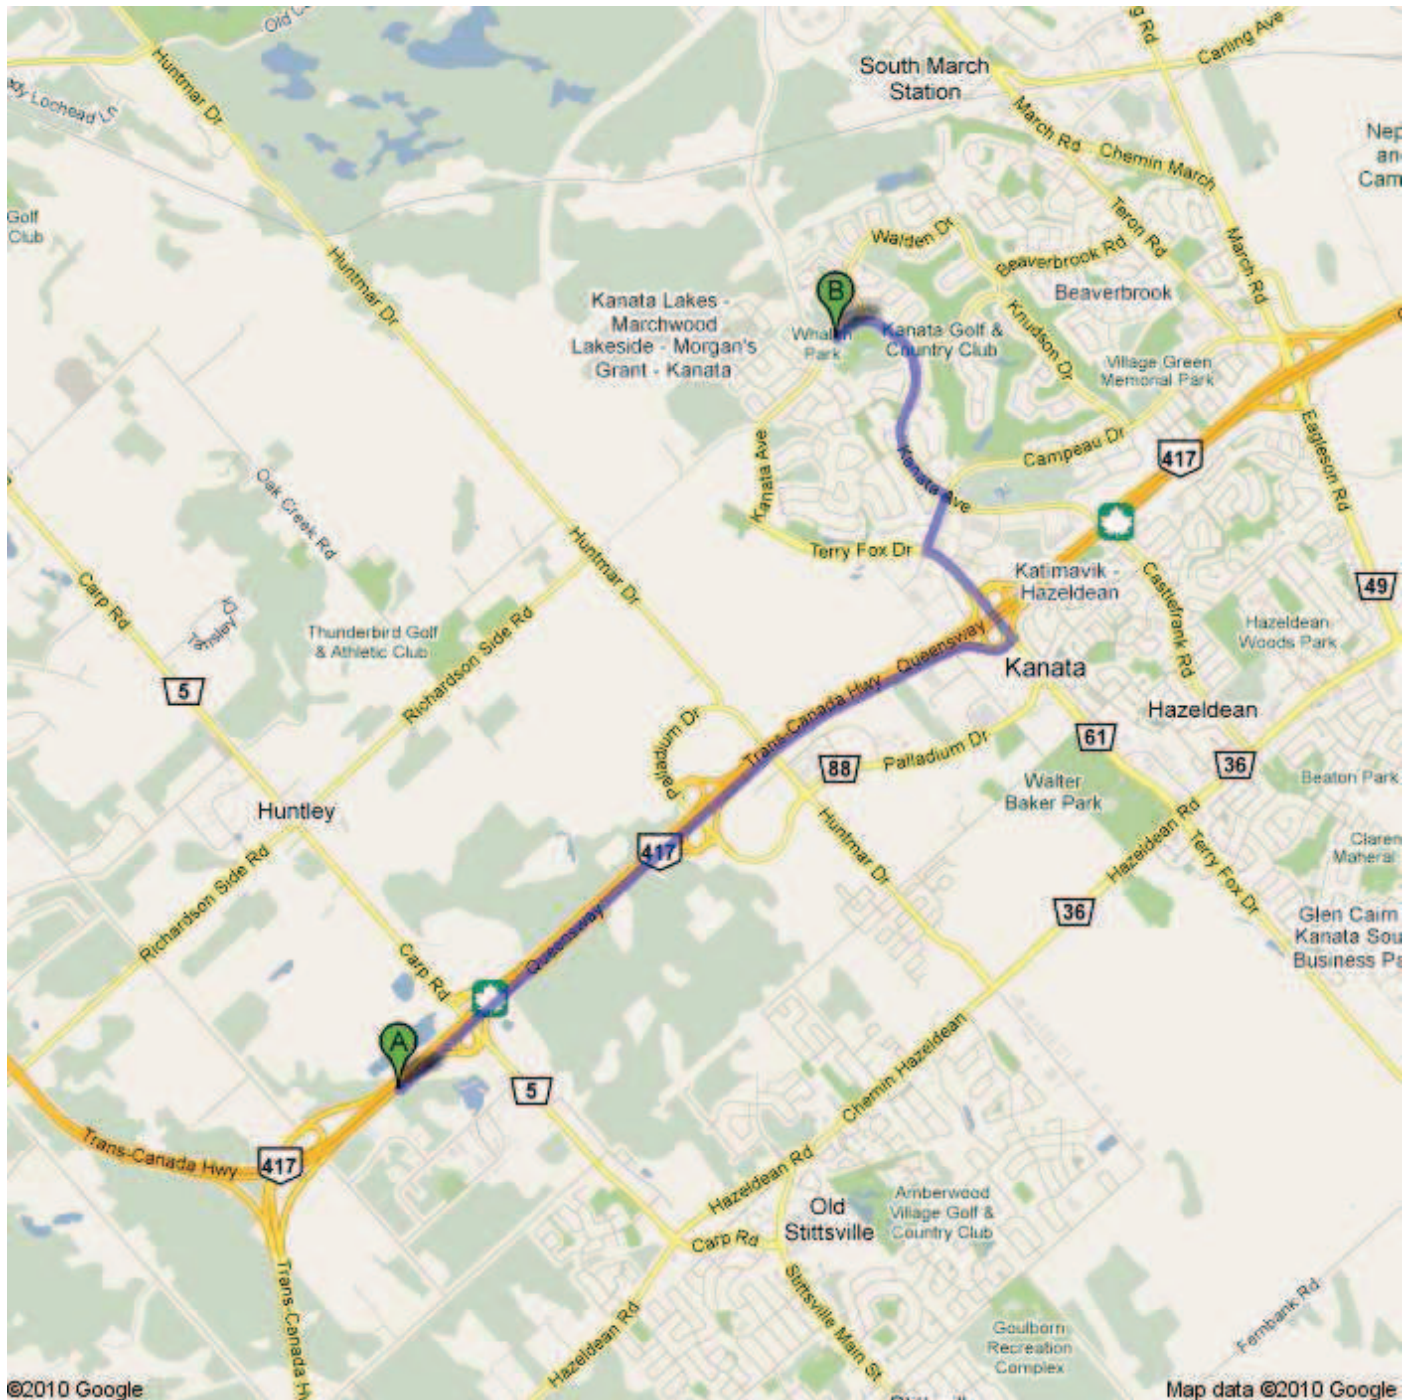

17/11/2010

ON-417 E to 5115 Kanata Ave, Ottawa, ...
Directions to 5115 Kanata Ave, Ottawa, ON
8.2 km – about 9 mins
From Hwy 7 or west of Ottawa.

 ON-417 E

-
- | | | |
|--|--|---------------------------|
|  | 1. Head northeast on ON-417 E toward Exit 144
About 3 mins | go 4.6 km
total 4.6 km |
|  | 2. Take exit 140 for Terry Fox Drive N
About 1 min | go 650 m
total 5.2 km |
|  | 3. Turn left at Terry Fox Dr/Regional Road 61
Continue to follow Terry Fox Dr
About 2 mins | go 850 m
total 6.1 km |
|  | 4. Take the 2nd right onto Campeau Dr
About 1 min | go 400 m
total 6.5 km |
|  | 5. Turn left at Kanata Ave
Destination will be on the left
About 3 mins | go 1.7 km
total 8.2 km |

 5115 Kanata Ave, Ottawa, ON

These directions are for planning purposes only. You may find that construction projects, traffic, weather, or other events may cause conditions to differ from the map results, and you should plan your route accordingly. You must obey all signs or notices regarding your route.

Map data ©2010 Google

Directions weren't right? Please find your route on maps.google.ca and click "Report a problem" at the bottom left.